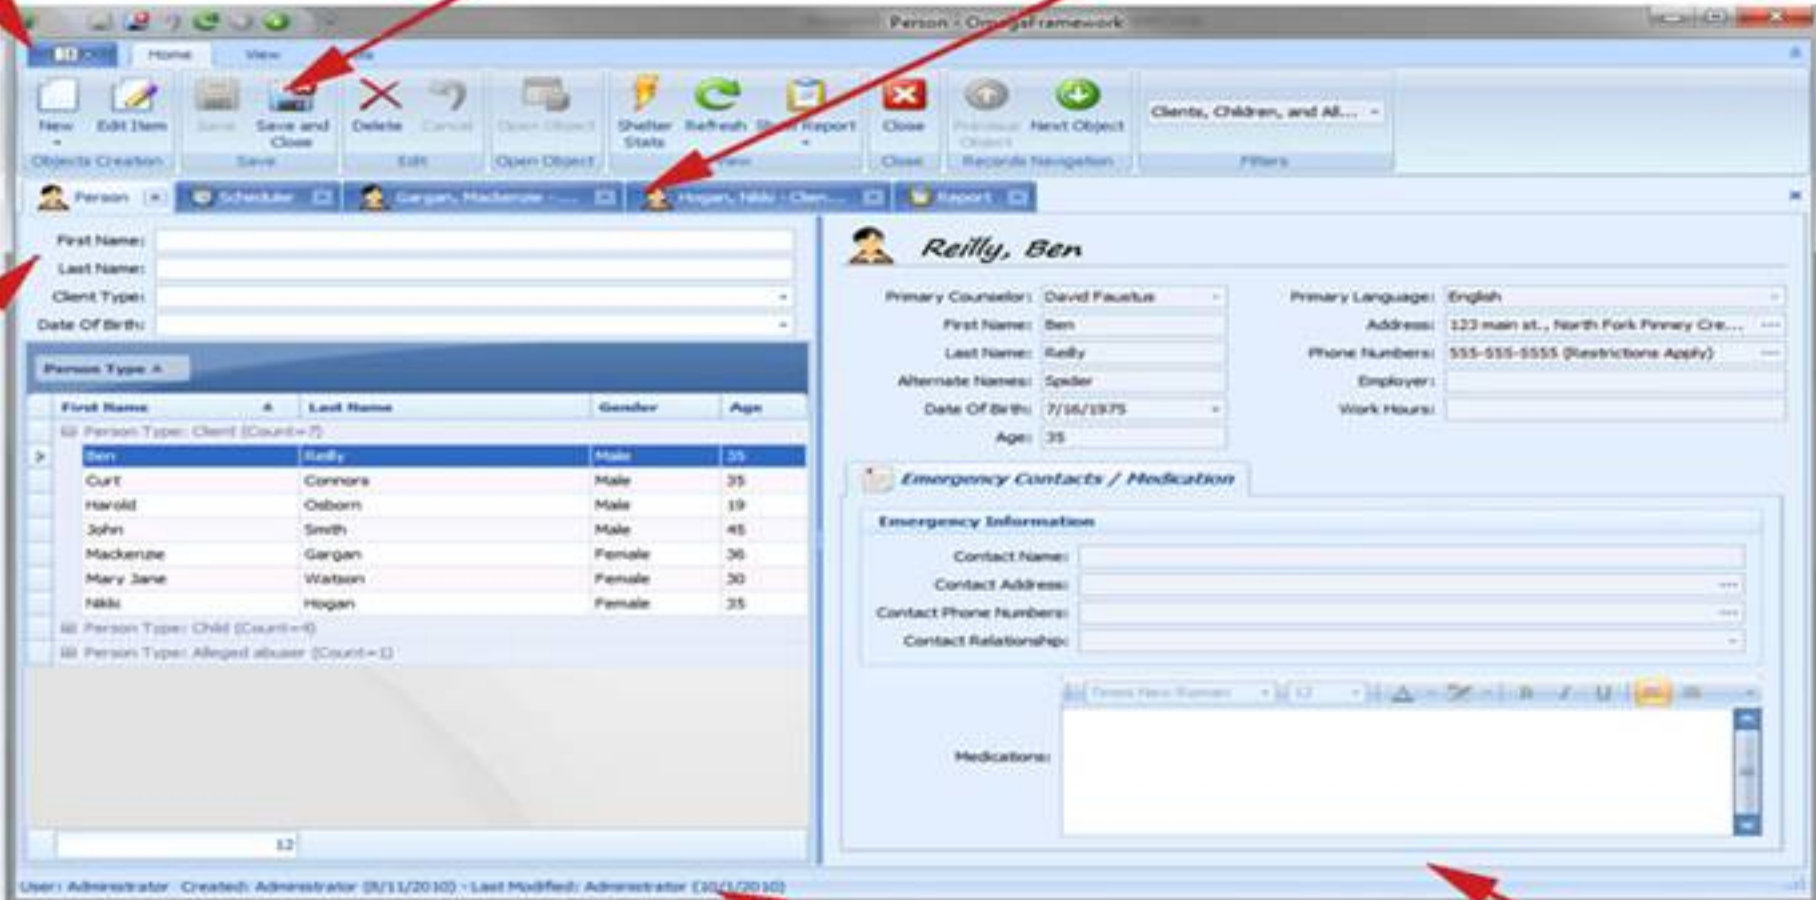

Quick Navigation Menu

Ribbon-Style Interface

Open Multiple Tabs

Flexible Grids

Full Audit Trail

Customizable Preview